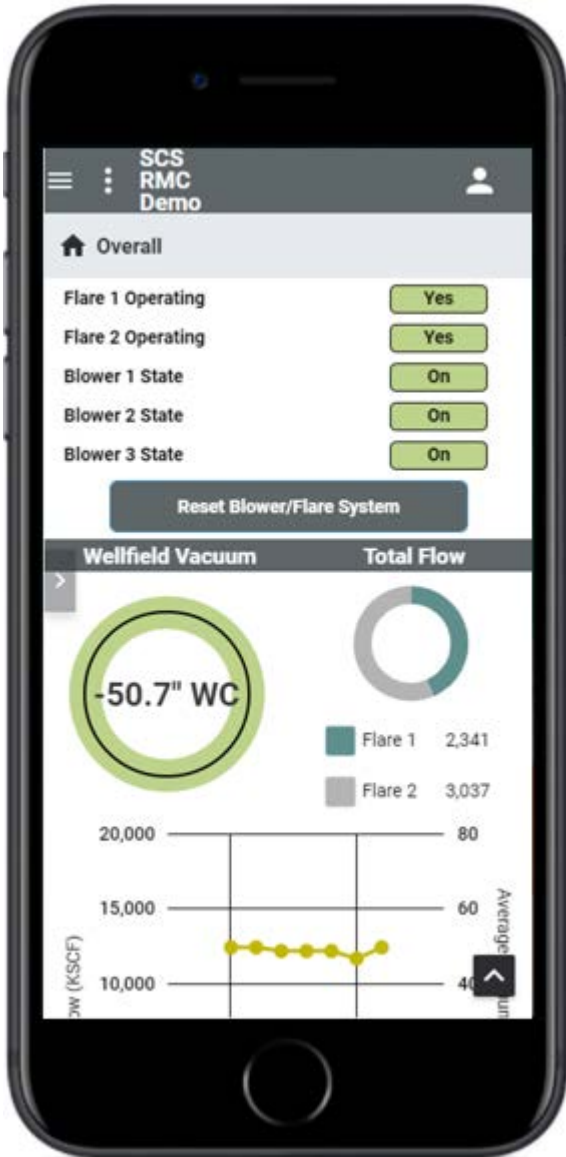

SCS RMC SYSTEMS AUTOMATE THE OPERATIONS OF YOUR LANDFILL

SCSRMC.com is the cloud-based dashboard for your landfill. We automate your processes and provide you with actionable intelligence so that you can work smarter rather than harder.

We make it so that you can work from anywhere at anytime.

Through one “pane of glass,” users view and interact with their data coming from sources such as:

Automatic and Remote Sensors

Control and SCADA Systems

Electronic Forms

Geographic Information Systems (GIS)

Aerial Imagery (e.g., drones, satellites, planes, etc.)

We use this data to:

- Improve the operations of your facilities – including but not limited to filling, gas collection and control systems (GCCS), flare stations, landfill gas (LFG) to energy plants, renewable natural gas (RNG) plants, etc.
- Reduce operations and maintenance costs
- Reduce greenhouse gas (GHG) emissions
- Reduce environmental risks
- Reduce health and safety risks
- Improve quality of life for the operators, managers, engineers, and the local community

Remote Methane Leak Detection 3D

Topographic Mapping

High Resolution Imagery & Video

Infrared Thermal Mapping Airspace

Consumption Analysis 3D Digital

Twin

Intuitive Data Visualization Historical

Data Comparison